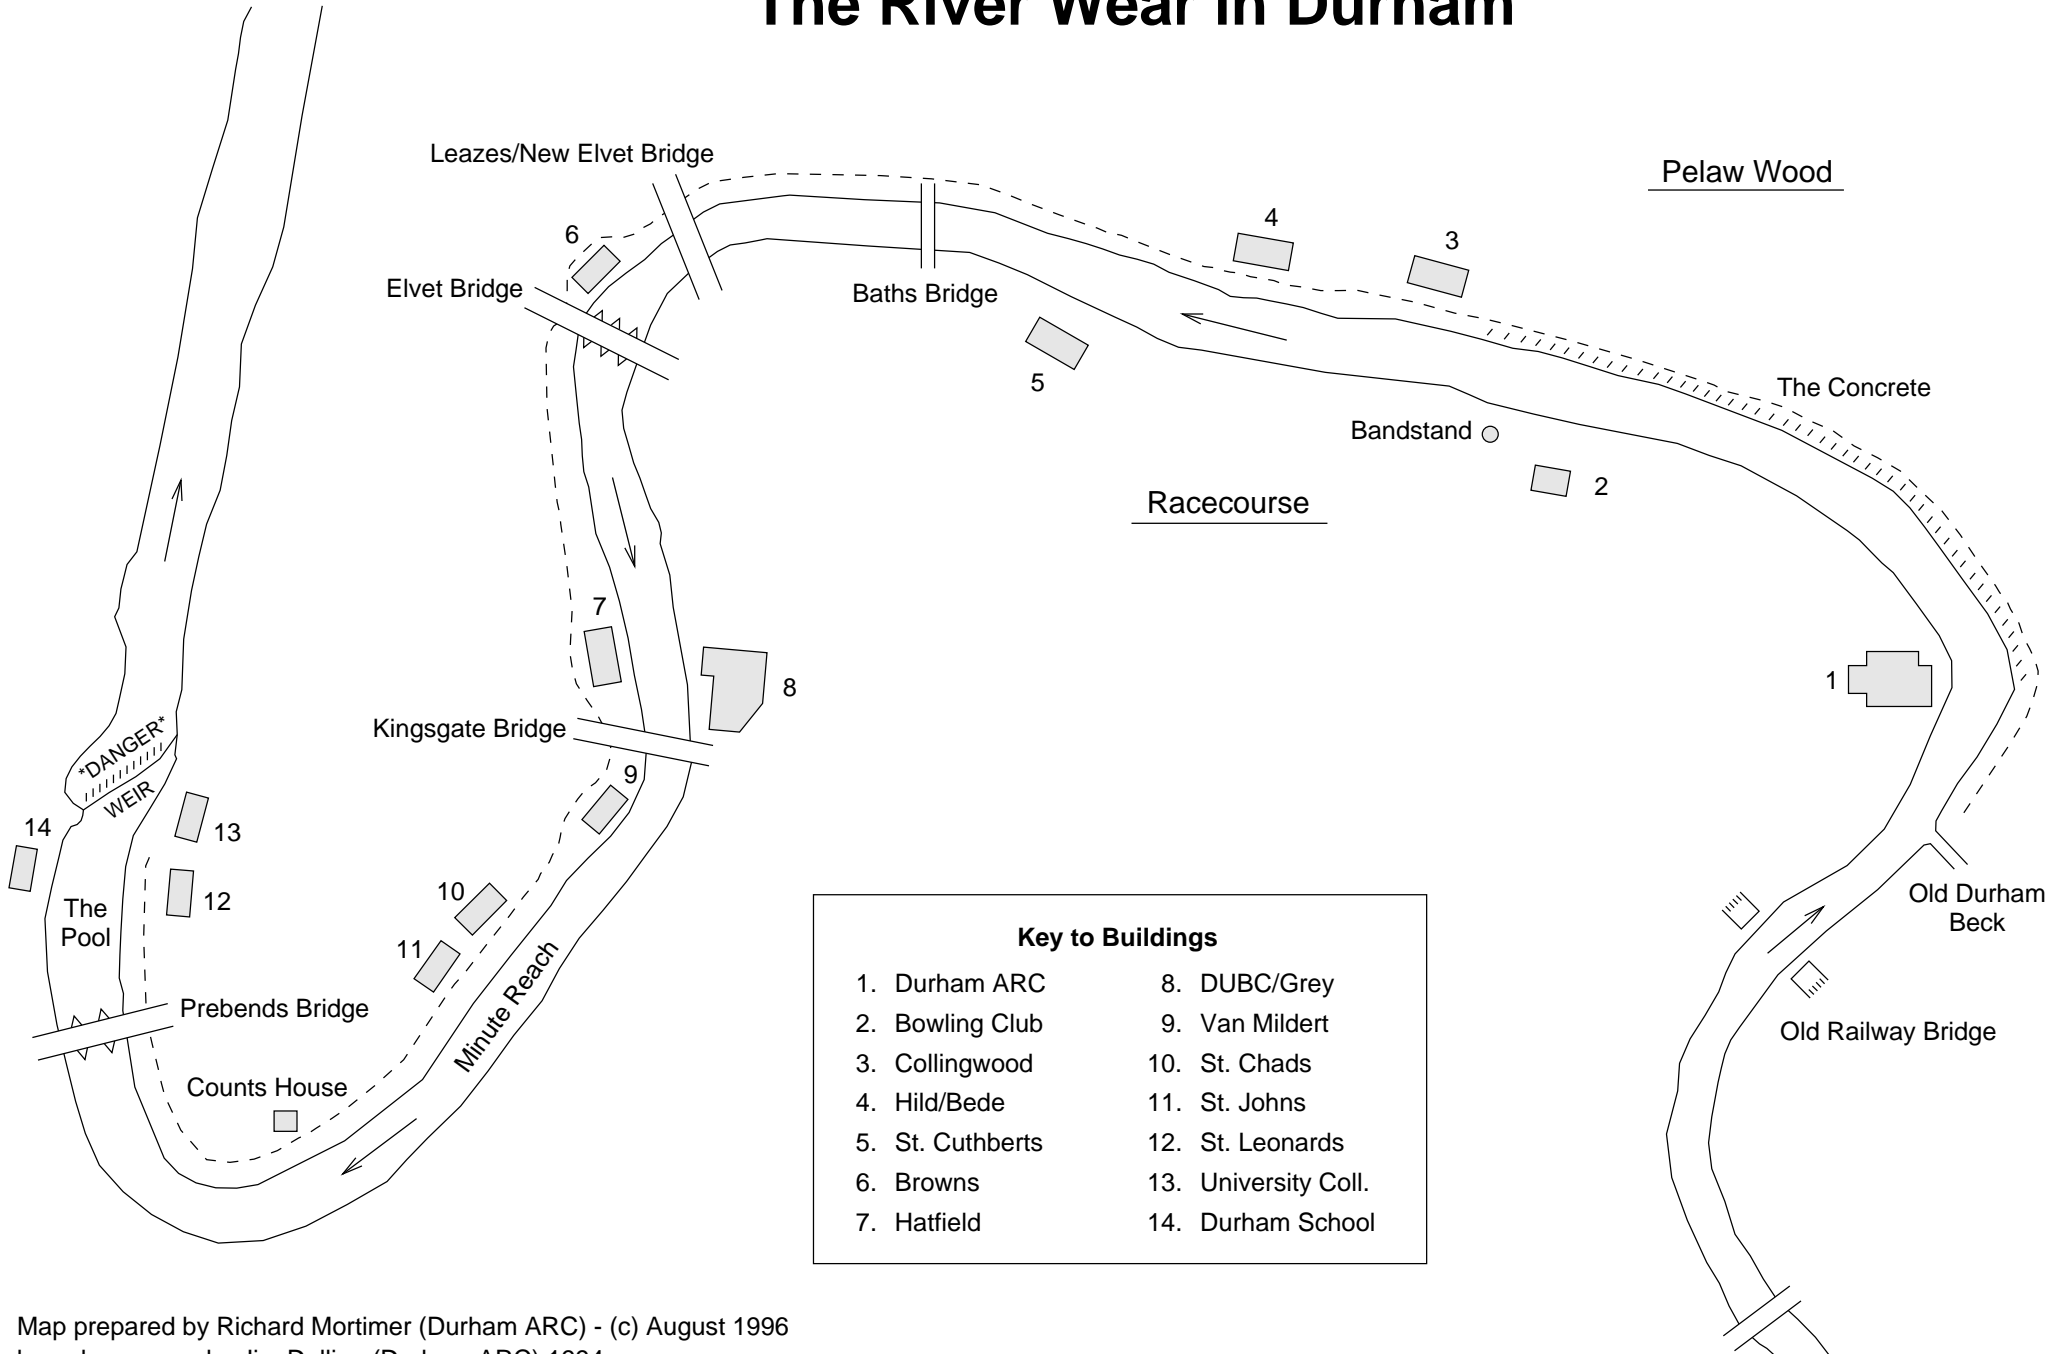

# The River Wear in Durham

Map prepared by Richard Mortimer (Durham ARC) - (c) August 1996  
 based on a map by Jim Dulling (Durham ARC) 1994.